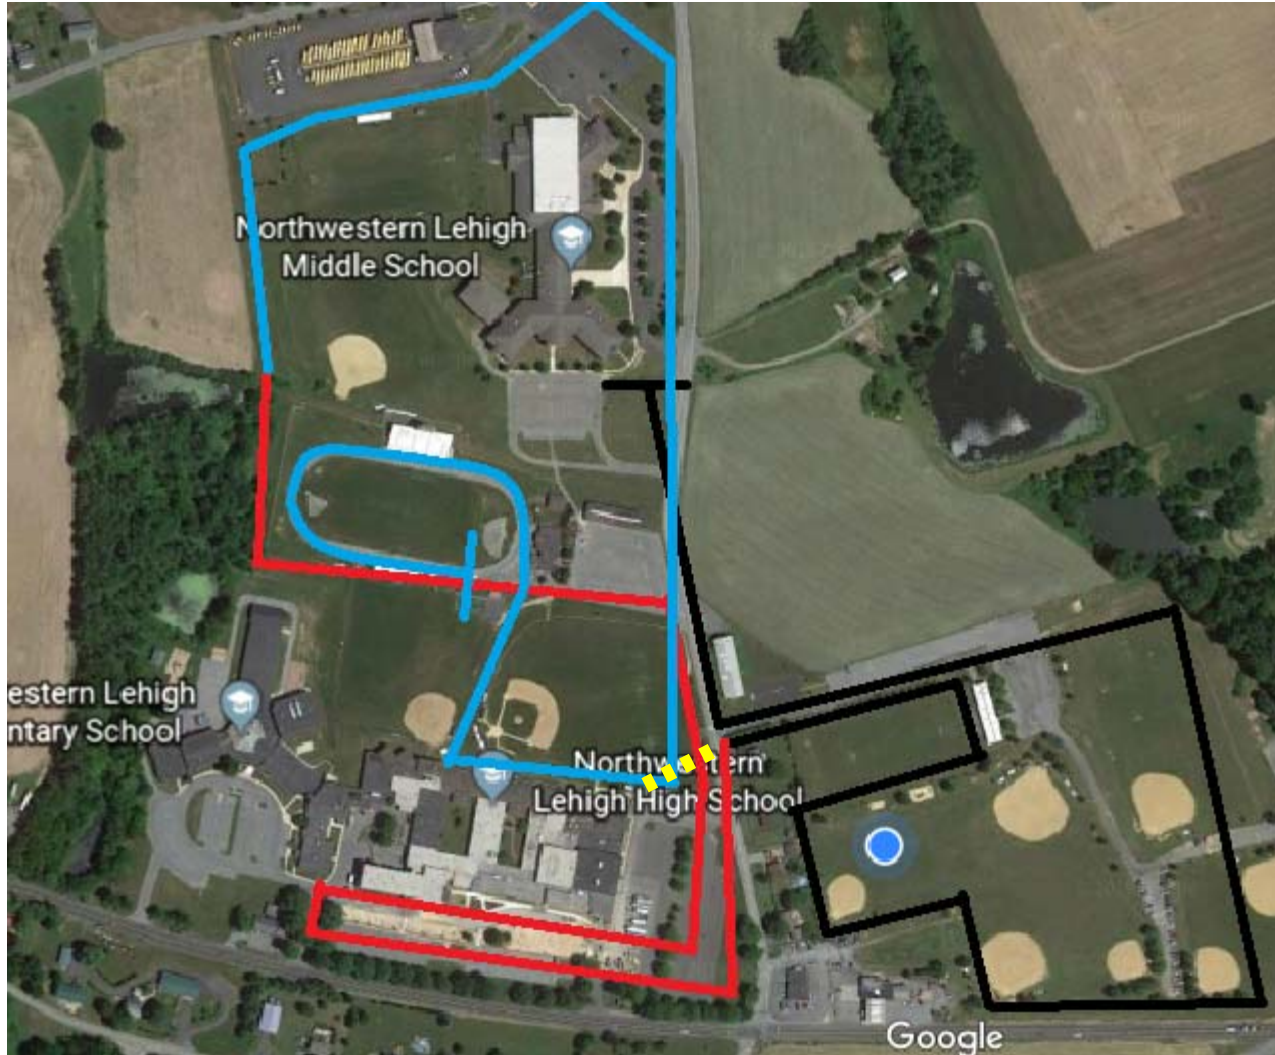

NORTHWESTERN LEHIGH CROSS COUNTRY COURSE MAP

3.1 Miles

1st Mile

- Start near the practice football field behind the maintenance pole building and run parallel to Northwest Road.
- Make a Left into the Rec. Field Complex.
- Loop around the Rec. Fields back to Northwest Rd.

2nd Mile

- Make a Left onto Northwest Road.
- Making a Right, follow the tree line parallel with Route 309.
- Loop around the H.S. parking lot back onto Northwest Road.
- Make a Left into the Stadium parking lot.
- Follow the fence line around the stadium.

3rd Mile

- Follow the course to the corner of the soccer field and follow the sideline of the field into the M.S. parking lot.
- Make a Right around the light post and shoot back onto Northwest Road.
- Follow Northwest Road back to the H.S. parking lot and make a Right.
- Follow the course down the ramp behind the high school.
- Make a Right in-between the baseball and softball fields.
- Make a Left back into the stadium.
- Finish with one complete revolution around the track (counter-clockwise).

**The course will be marked with white paint.*

***Middle School Course runs all the black line then the tail end of the blue line. After coming out of the Recreation Field Complex, they cross over at the dashed yellow line and pick up on blue around the baseball field and into stadium.